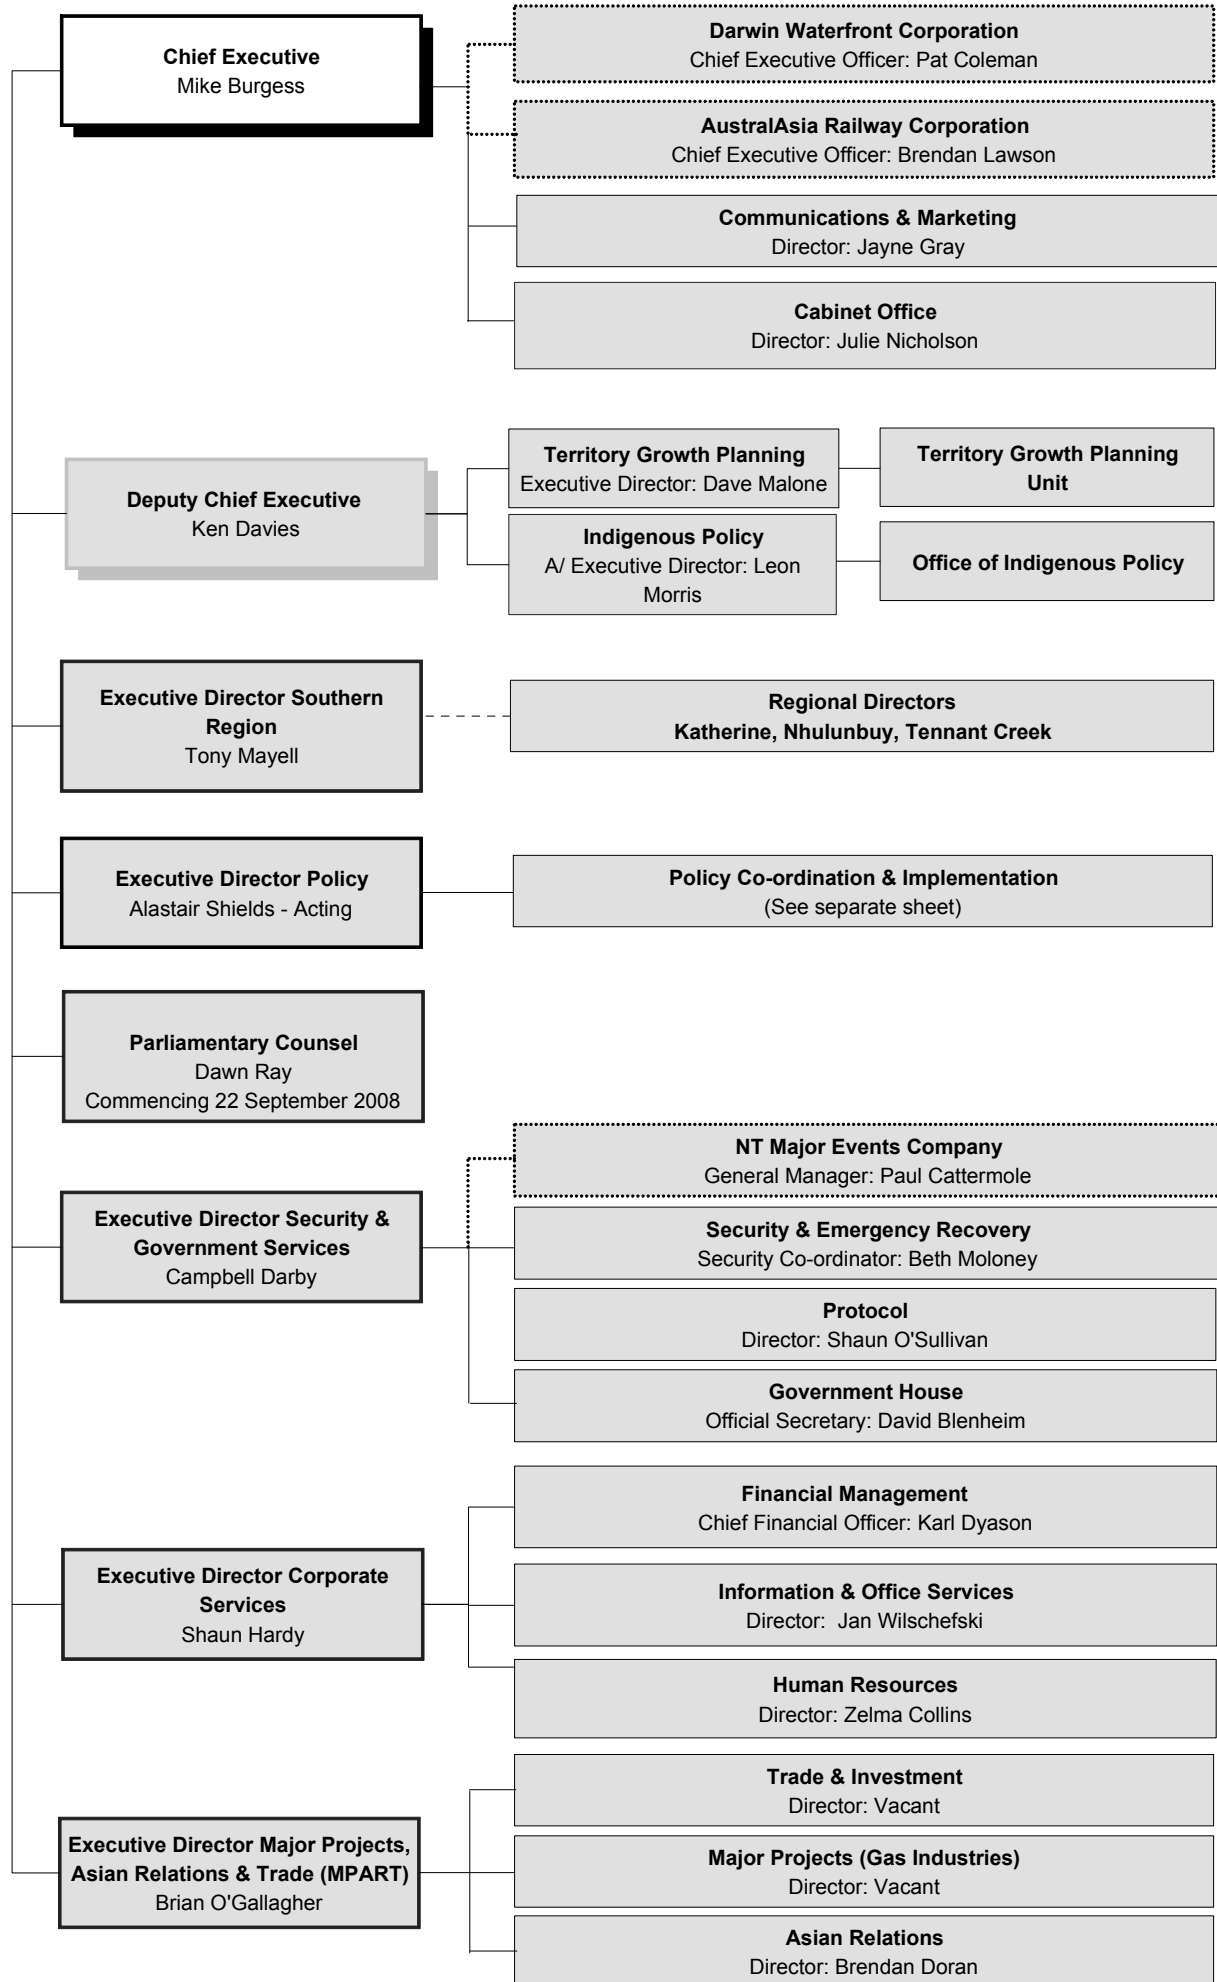

Department of the Chief Minister - Organisational Structure as at September 2008

Policy Co-ordination & Implementation as at September 2008